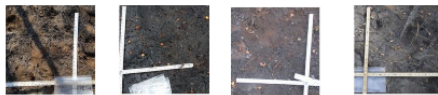

Form View

Cami123

Logout

Site Name and Plot ID

User/ Team Name

Ash Depth (cm):

Volcanic Ash Present? ☐ Yes ☐ No

Have the roots been altered from pre-fire condition? ☐ Yes ☐ No

Ash/ Soil Description:

Please include any additional details here.

Save and Exit

Save and Submit